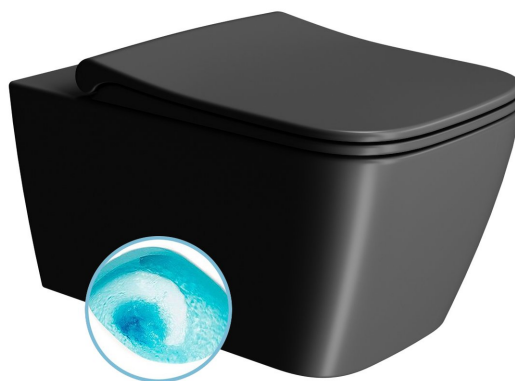

NUBES wall hung toilet, Swirlflush, 35x55cm, black dual-matt

Order code: 961526

Size

Width: 350 mm

Depth: 550 mm

Properties

Colour: Black

Material: Ceramic

Warranty: 2 years