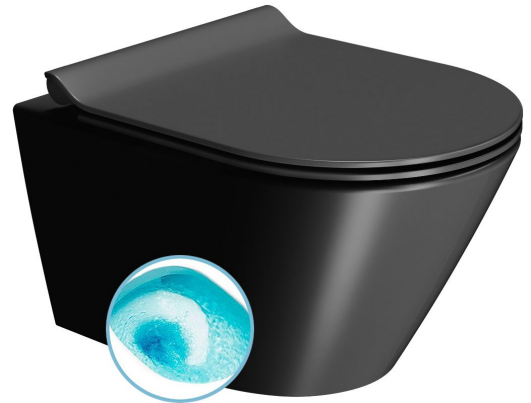

Order code: 941626

Basic information

Brand: GSI
Series: KUBE X COLOR

Size

Width: 360 mm
Depth: 500 mm

Properties

Colour: Black
Material: Ceramic
Flushing Technology: Swirlflush
Flushing water volume: Flushing 3 l, Flushing 4,5 l
Shape: Classic
Equipment: DualGlaze, Hidden Fixings
Package does not contain: Toilet Seat
Weight / Piece: 23.9 kg
Packaging: 1 Piece
Warranty: 2 years

We recommend buy

1 Piece PURA/KUBE X Toilet seat, SLIM, Soft Close, black mat/chrom (Order code: MS86CSN26)

Spare parts

Fixing kit for Wall hung toilets and bidets GSI (Sand-Norm-Pura-Kube X-Classic) (Order code: NDFISR2)