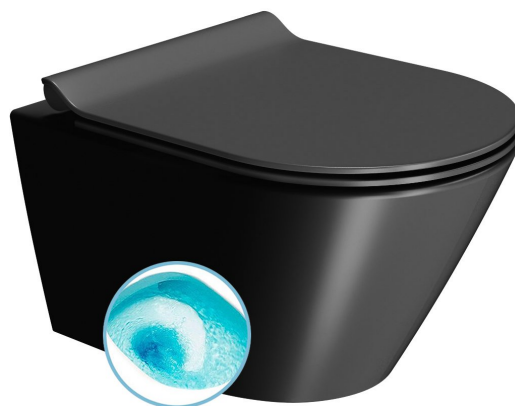

KUBE X wall hung toilet, Swirlflush, 36x50cm, black dual-matt

Order code: 941626

Size

Width: 360 mm

Depth: 500 mm

Properties

Colour: Black

Material: Ceramic

Warranty: 2 years