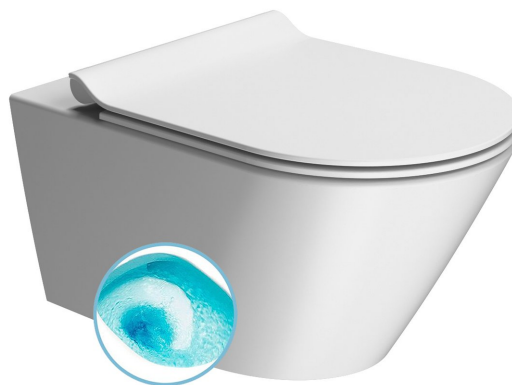

## KUBE X wall hung toilet, Swirlflush, 36x55cm, white dual-matt

GSI<sup>®</sup>

Order code: 941509

### Basic information

Brand: GSI  
Series: KUBE X COLOR

### Properties

Colour: White matt  
Material: Ceramic  
Flushing Technology: Swirlflush  
Flushing water volume: Flushing 3 l, Flushing 4,5 l  
Shape: Classic  
Equipment: DualGlaze, Hidden Fixings  
Package contains: Mounting Kit  
Package does not contain: Toilet Seat  
Weight / Piece: 25.4 kg  
Packaging: 1 Piece  
Warranty: 2 years

### We recommend buy

1 Piece PURA/KUBE X toilet seat, Soft Close, Quick Release, white matt/chrome (Order code: MS992C09)