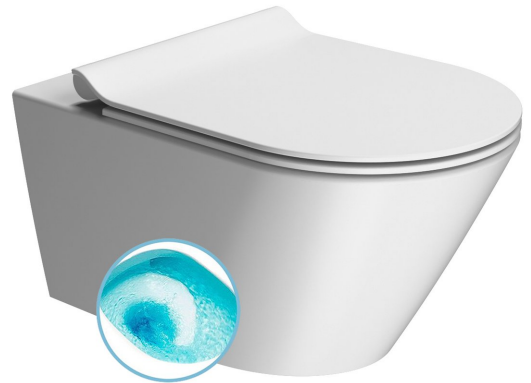

KUBE X wall hung toilet, Swirlflush, 36x55cm, white dual-matt

GSI[®]

Order code: 941509

Basic information

Brand: GSI
Series: KUBE X COLOR

Size

Width: 360 mm
Depth: 550 mm

Properties

Colour: White matt
Material: Ceramic
Flushing Technology: Swirlflush
Flushing water volume: Flushing 3 l, Flushing 4,5 l
Shape: Classic
Equipment: DualGlaze, Hidden Fixings
Package does not contain: Toilet Seat
Weight / Piece: 25.4 kg
Packaging: 1 Piece
Warranty: 2 years

We recommend buy

1 Piece PURA/KUBE X Soft Close toilet seat, Duroplastic, white matt/chrome (Order code: MS992C09)

Spare parts

Fixing kit for Wall hung toilets and bidets GSI (Sand-Norm-Pura-Kube X-Classic) (Order code: NDFISR2)