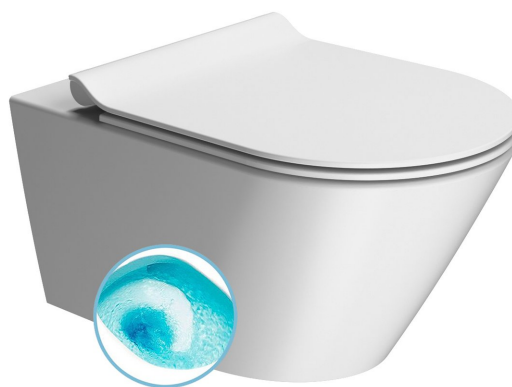

## KUBE X wall hung toilet, Swirlflush, 36x55cm, white dual-matt

GSI<sup>®</sup>

Order code: 941509

### Basic information

Brand: GSI  
Series: KUBE X COLOR

### Properties

Colour: White matt  
Material: Ceramic  
Flushing Technology: Swirlflush  
Flushing water volume: Flushing 3 l, Flushing 4,5 l  
Shape: Classic  
Equipment: DualGlaze, Hidden Fixings  
Package contains: Mounting Kit  
Package does not contain: Toilet Seat  
Weight / Piece: 25.4 kg  
Packaging: 1 Piece  
Warranty: 2 years

### We recommend buy

1 Piece PURA/KUBE X Soft Close toilet seat, Duroplastic, white matt/chrome (Order code: MS992C09)