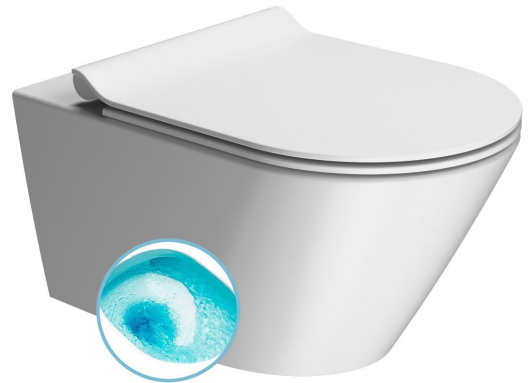

# KUBE X wall hung toilet, Swirlflush, 36x55cm, white dual-matt

GSI<sup>®</sup>

Order code: 941509

## Basic information

Brand: GSI  
Series: KUBE X COLOR

## Properties

Colour: White matt  
Material: Ceramic  
Flushing Technology: Swirlflush  
Flushing water volume: Flushing 3 l, Flushing 4,5 l  
Shape: Classic  
Equipment: DualGlaze, Hidden Fixings  
Package does not contain: Toilet Seat  
Weight / Piece: 25.4 kg  
Packaging: 1 Piece  
Warranty: 2 years

## We recommend buy

1 Piece PURA/KUBE X Soft Close toilet seat, Duroplastic, white matt/chrome (Order code: MS992C09)