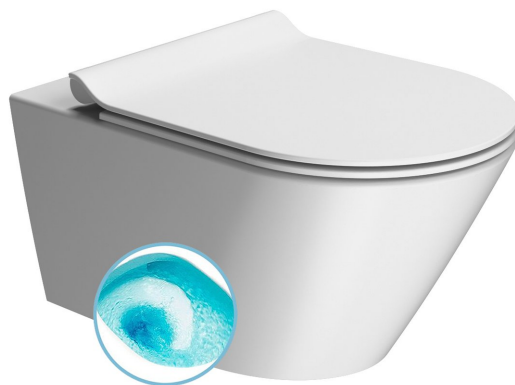

## KUBE X wall hung toilet, Swirlflush, 36x55cm, white dual-matt

GSI<sup>®</sup>

Order code: 941509

### Basic information

Brand: GSI  
Series: KUBE X COLOR

### Properties

Colour: White matt  
Material: Ceramic  
Flushing Technology: Swirlflush  
Flushing water volume: Flushing 3 l, Flushing 4,5 l  
Shape: Classic  
Equipment: DualGlaze, Hidden Fixings  
Package contains: Mounting Kit  
Package does not contain: Toilet Seat  
Weight / Piece: 25.4 kg  
Packaging: 1 Piece  
Warranty: 2 years

### We recommend buy

1 Piece PURA/KUBE X toilet seat, Soft Close, Quick Release, white matt/chrome (Order code: MS992C09)