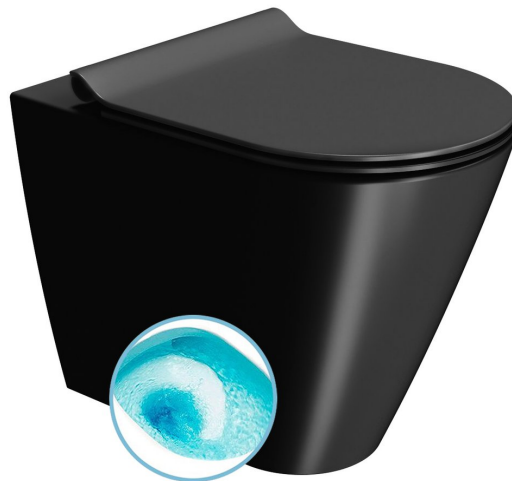

KUBE X WC pan, Swirlflush, 36x55cm, S-trap/P-trap, black dual-matt

GSI[®]

Order code: 941026

Basic information

Brand: GSI
Series: KUBE X COLOR

Size

Width: 360 mm
Height: 420 mm
Depth: 550 mm

Properties

Colour: Black
Material: Ceramic
Flushing Technology: Swirlflush
Flushing water volume: Flushing 3 l, Flushing 4,5 l
Shape: Classic
Equipment: DualGlaze, S-Trap, P-Trap, Hidden Fixings
Package contains: Mounting Kit
Package does not contain: Toilet Seat
Weight / Piece: 25.85 kg
Packaging: 1 Piece
Warranty: 2 years

We recommend buy

1 Piece PURA/KUBE X Toilet seat, SLIM, Soft Close, black mat/chrom (Order code: MS86CSN26)

Technical sheet