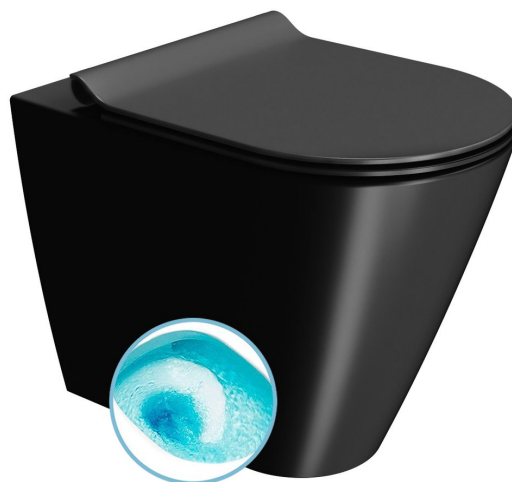

KUBE X WC pan, Swirlflush, 36x55cm, S-trap/P-trap, black dual-matt

Order code: 941026

Size

Width: 360 mm
 Height: 420 mm
 Depth: 550 mm

Properties

Colour: Black
 Material: Ceramic
 Warranty: 2 years

Technical sheet