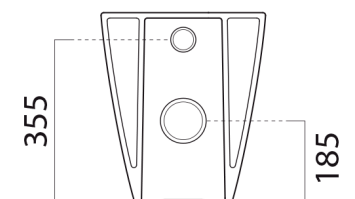

Technical sheet