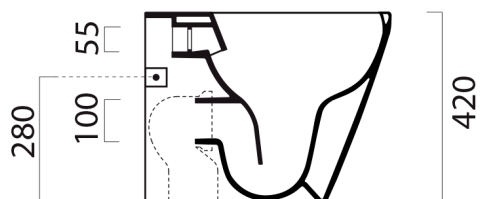

Technical sheet