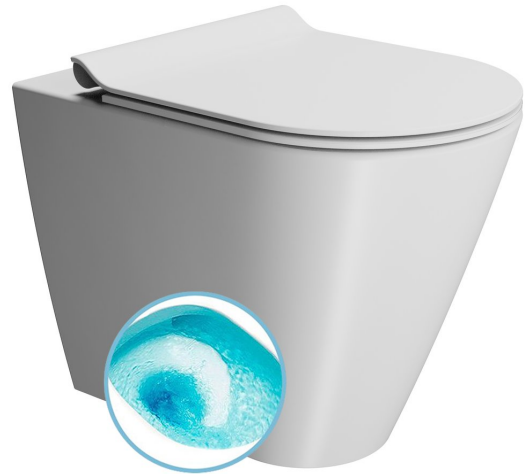

KUBE X WC pan, Swirlflush, 36x55cm, S-trap/P-trap, white dual-matt

GSI[®]

Order code: 941009

Basic information

Brand: GSI
Series: KUBE X COLOR

Size

Width: 360 mm
Height: 420 mm
Depth: 550 mm

Properties

Colour: White
Material: Ceramic
Flushing Technology: Swirlflush
Flushing water volume: Flushing 3 l, Flushing 4,5 l
Shape: Classic
Equipment: DualGlaze, S-Trap, P-Trap, Hidden Fixings, Soft Close (slow closing)

Package does not contain: Mounting Kit, Toilet Seat

Weight / Piece: 25.85 kg

Packaging: 1 Piece

Warranty: 2 years

We recommend buy

1 Piece PURA/KUBE X toilet seat, SLIM, Soft Close, white matt/chrom (Order code: MS86CSN09)