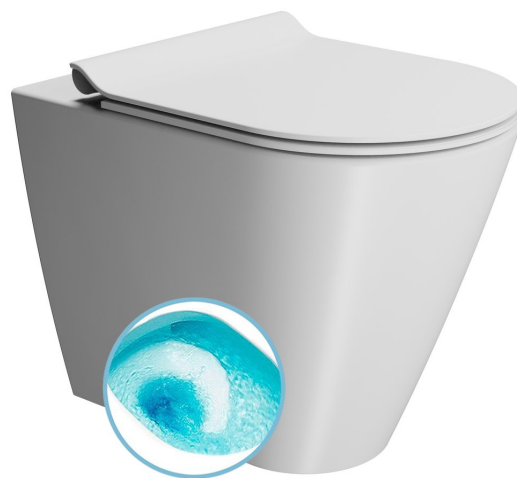

**KUBE X WC pan, Swirlflush, 36x55cm, S-trap/P-trap, white dual-matt**

**Order code:** 941009

**Size**

Width: 360 mm  
 Height: 420 mm  
 Depth: 550 mm

**Properties**

Colour: White  
 Material: Ceramic  
 Warranty: 2 years