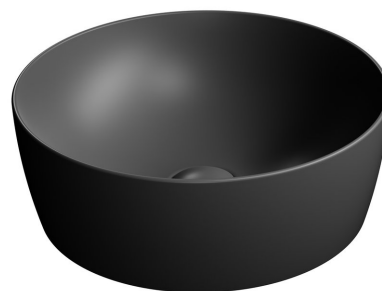

NUBES counter top ceramic washbasin dia 40cm, black matt

GSI[®]

Order code: 903926

Basic information

Brand: GSI
Series: NUBES COLOR

Size

Diameter: 400 mm
Width: 400 mm
Height: 140 mm
Depth: 400 mm

Properties

Colour: Black
Material: Ceramic
Installation: Freestanding
Type of washbasin: Countertop washbasin
Tap hole: Without tap hole
Overflow: No
Shape: Circle
Weight / Piece: 9.05 kg
Packaging: 1 Piece
Warranty: 2 years

We recommend buy

1 Piece GSI free flow washbasin drain 5/4", ceramic plug, 5-65mm, black matt (Order code: PVC26)

Technical sheet