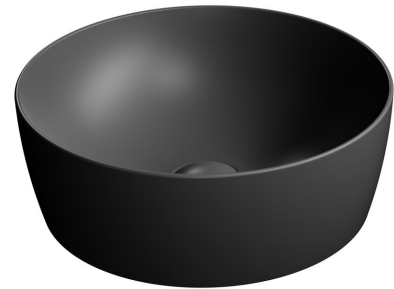

NUBES counter top ceramic washbasin dia 40cm, black matt

GSI[®]

Order code: 903926

Basic information

Brand: GSI
Series: NUBES COLOR

Size

Diameter: 400 mm
Width: 400 mm
Height: 140 mm
Depth: 400 mm

Properties

Colour: Black
Material: Ceramic
Installation: Freestanding
Type of washbasin: Countertop washbasin
Tap hole: Without tap hole
Overflow: No
Shape: Circle
Weight / Piece: 9.05 kg
Packaging: 1 Piece
Warranty: 2 years

We recommend buy

1 Piece GSI unslotted washbasin waste 5/4", H 5-65 mm, ceramic plug, black matt (Order code: PVC26)

Technical sheet