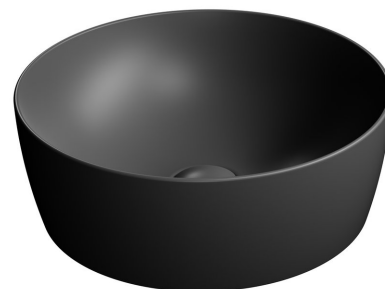

NUBES counter top ceramic washbasin dia 40cm, black matt

Order code: 903926

Size

Diameter: 400 mm

Width: 400 mm

Height: 140 mm

Depth: 400 mm

**Properties**

Colour: Black

Material: Ceramic

Warranty: 2 years

Technical sheet