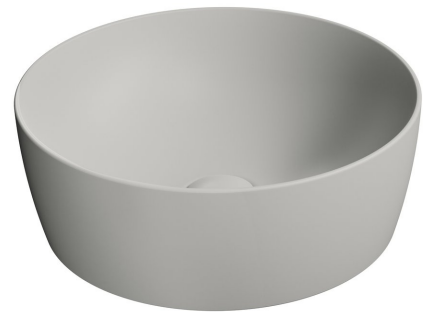

## NUBES counter top ceramic washbasin dia 40cm, cenere matt

GSI<sup>®</sup>

Order code: 903917

### Basic information

Brand: GSI  
Series: NUBES COLOR

### Size

Diameter: 400 mm  
Width: 400 mm  
Height: 140 mm  
Depth: 400 mm

### Properties

Colour: Grey  
Material: Ceramic  
Installation: Freestanding  
Type of washbasin: Countertop washbasin  
Tap hole: Without tap hole  
Overflow: No  
Shape: Circle  
Weight / Piece: 9.05 kg  
Packaging: 1 Piece  
Warranty: 2 years