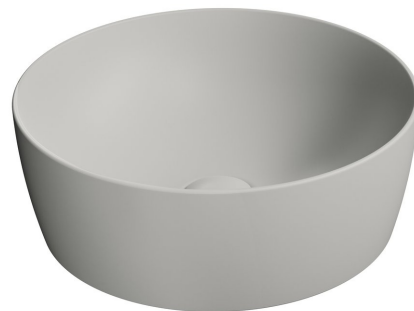

NUBES counter top ceramic washbasin dia 40cm, cenere matt

Order code: 903917

Size

Diameter: 400 mm

Width: 400 mm

Height: 140 mm

Depth: 400 mm

Properties

Colour: Grey

Material: Ceramic

Warranty: 2 years

**Technical sheet**