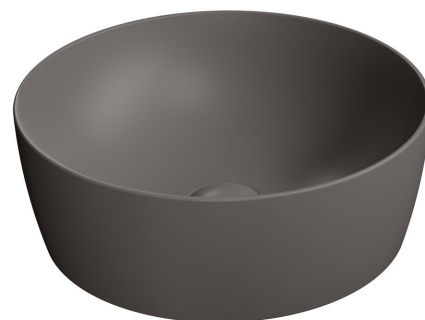

# NUBES counter top ceramic washbasin dia 40cm, bistro matt

Order code: 903916

## Basic information

Brand: GSI  
Series: NUBES COLOR

## Size

Diameter: 400 mm  
Width: 400 mm  
Height: 140 mm  
Depth: 400 mm

## Properties

Colour: Grey  
Material: Ceramic  
Installation: Freestanding  
Type of washbasin: Countertop washbasin  
Tap hole: Without tap hole  
Overflow: No  
Shape: Circle  
Weight / Piece: 9.05 kg  
Packaging: 1 Piece  
Warranty: 2 years