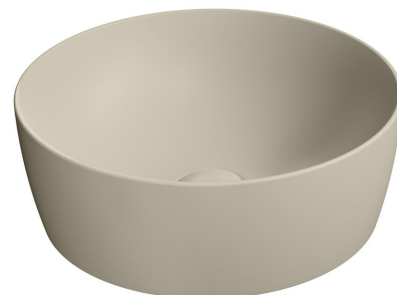

**NUBES counter top ceramic washbasin dia 40cm, creta matt**

Order code: 903908

**Size**

Diameter: 400 mm

Width: 400 mm

Height: 140 mm

Depth: 400 mm

**Properties**

Colour: Beige

Material: Ceramic

Warranty: 2 years

**Technical sheet**