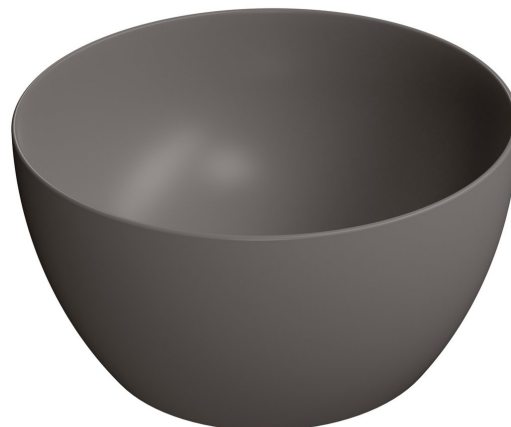

Order code: 885216

Basic information

Brand: GSI
Series: PURA COLOR

Size

Diameter: 420 mm
Width: 420 mm
Height: 220 mm
Depth: 420 mm

Properties

Colour: Grey
Material: Ceramic
Installation: Freestanding
Type of washbasin: Countertop washbasin
Tap hole: Without tap hole
Overflow: No
Shape: Circle
Weight / Piece: 10.7 kg
Packaging: 1 Piece
Warranty: 2 years