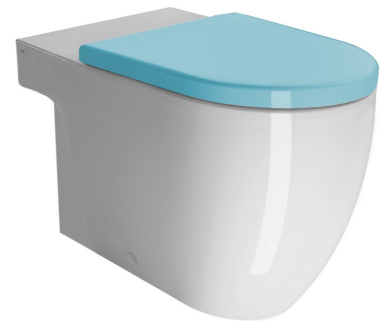

Order code: 881711

Size

Width: 360 mm

Height: 820 mm

Depth: 680 mm

Properties

Colour: White

Material: Ceramic

Warranty: 2 years