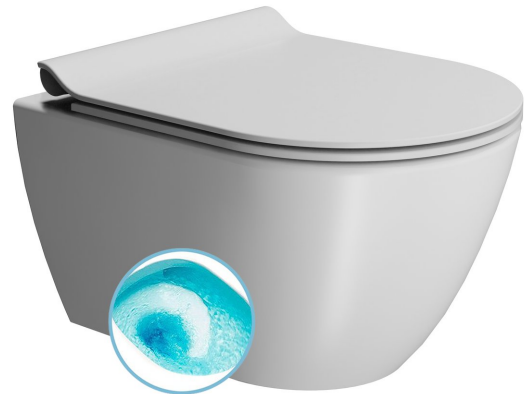

**Order code:** 881609

**Basic information**

**Brand:** GSI  
**Series:** PURA COLOR

**Size**

**Width:** 360 mm  
**Depth:** 500 mm

**Properties**

**Colour:** White matt  
**Material:** Ceramic  
**Flushing Technology:** Swirlflush  
**Flushing water volume:** Flushing 3 l, Flushing 4,5 l  
**Shape:** Classic  
**Equipment:** DualGlaze, Hidden Fixings  
**Package does not contain:** Toilet Seat  
**Weight / Piece:** 24.4 kg  
**Packaging:** 1 Piece  
**Warranty:** 2 years

**We recommend buy**

1 Piece PURA/KUBE X toilet seat, SLIM, Soft Close, white matt/chrom (Order code: MS86CSN09)

**Spare parts**

Fixing kit for Wall hung toilets and bidets GSI (Sand-Norm-Pura-Kube X-Classic) (Order code: NDFISR2)