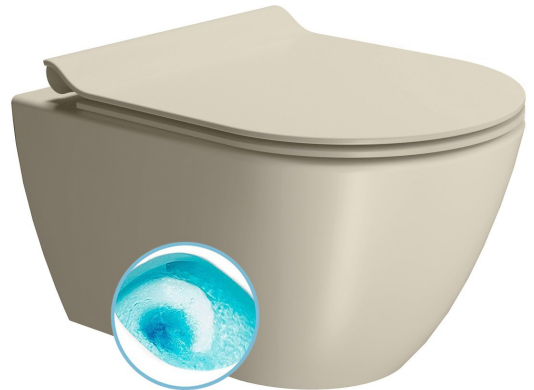

Order code: 881608

**Basic information**

Brand: GSI  
Series: PURA COLOR

**Size**

Width: 360 mm  
Depth: 500 mm

**Properties**

Colour: Beige  
Material: Ceramic  
Flushing Technology: Swirlflush  
Flushing water volume: Flushing 3 l, Flushing 4,5 l  
Shape: Classic  
Equipment: DualGlaze, Hidden Fixings  
Package does not contain: Toilet Seat  
Weight / Piece: 24.4 kg  
Packaging: 1 Piece  
Warranty: 2 years

**We recommend buy**

1 Piece PURA toilet seat, SLIM, Soft Close, creta matt/chrom (Order code: MS86CSN08)

**Spare parts**

Fixing kit for Wall hung toilets and bidets GSI (Sand-Norm-Pura-Kube X-Classic) (Order code: NDFISR2)