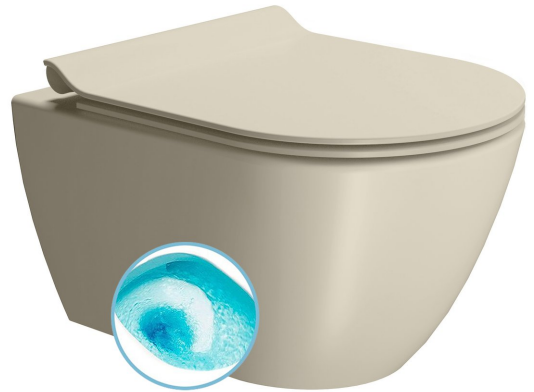

Order code: 881608

Basic information

Brand: GSI
Series: PURA COLOR

Size

Width: 360 mm
Depth: 500 mm

Properties

Colour: Beige
Material: Ceramic
Flushing Technology: Swirlflush
Flushing water volume: Flushing 3 l, Flushing 4,5 l
Shape: Classic
Equipment: DualGlaze, Hidden Fixings
Package does not contain: Toilet Seat
Weight / Piece: 24.4 kg
Packaging: 1 Piece
Warranty: 2 years

We recommend buy

1 Piece PURA toilet seat, SLIM, Soft Close, creta matt/chrom (Order code: MS86CSN08)

Spare parts

Fixing kit for Wall hung toilets and bidets GSI (Sand-Norm-Pura-Kube X-Classic) (Order code: NDFISR2)