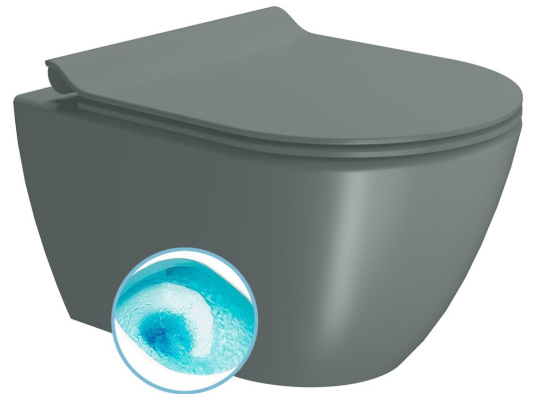

Order code: 881604

Basic information

Brand: GSI
Series: PURA COLOR

Size

Width: 360 mm
Depth: 500 mm

Properties

Colour: Green
Material: Ceramic
Flushing Technology: Swirlflush
Flushing water volume: Flushing 3 l, Flushing 4,5 l
Shape: Classic
Equipment: DualGlaze, Hidden Fixings
Package does not contain: Toilet Seat
Weight / Piece: 24.4 kg
Packaging: 1 Piece
Warranty: 2 years

We recommend buy

1 Piece PURA toilet seat, SLIM, Soft Close, agave matt/chrom (Order code: MS86CSN04)

Spare parts

Fixing kit for Wall hung toilets and bidets GSI (Sand-Norm-Pura-Kube X-Classic) (Order code: NDFISR2)