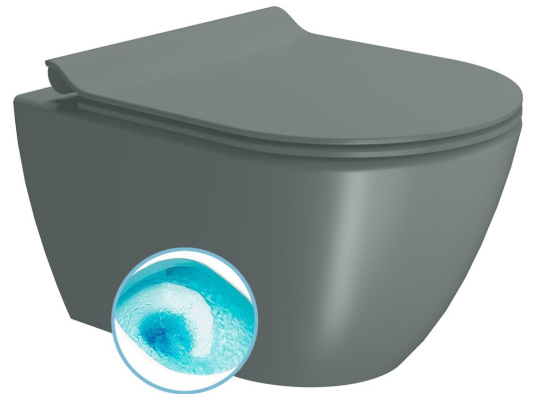

Order code: 881604

Basic information

Brand: GSI
Series: PURA COLOR

Size

Width: 360 mm
Depth: 500 mm

Properties

Colour: Green
Material: Ceramic
Flushing Technology: Swirlflush
Flushing water volume: Flushing 3 l, Flushing 4,5 l
Shape: Classic
Equipment: DualGlaze, Hidden Fixings
Package contains: Mounting Kit
Package does not contain: Toilet Seat
Weight / Piece: 24.4 kg
Packaging: 1 Piece
Warranty: 2 years

We recommend buy

1 Piece PURA toilet seat, SLIM, Soft Close, agave matt/chrom (Order code: MS86CSN04)

Spare parts

Fixing kit for Wall hung toilets and bidets GSI (Sand-Norm-Pura-Kube X-Classic) (Order code: NDFISR2)