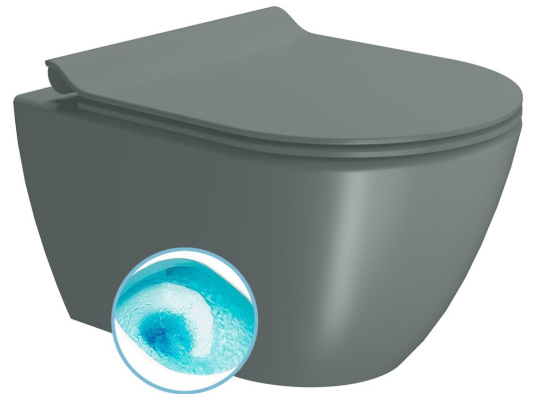

Order code: 881604

**Basic information**

Brand: GSI  
Series: PURA COLOR

**Size**

Width: 360 mm  
Depth: 500 mm

**Properties**

Colour: Green  
Material: Ceramic  
Flushing Technology: Swirlflush  
Flushing water volume: Flushing 3 l, Flushing 4,5 l  
Shape: Classic  
Equipment: DualGlaze, Hidden Fixings  
Package does not contain: Toilet Seat  
Weight / Piece: 24.4 kg  
Packaging: 1 Piece  
Warranty: 2 years

**We recommend buy**

1 Piece PURA toilet seat, SLIM, Soft Close, agave matt/chrom (Order code: MS86CSN04)

**Spare parts**

Fixing kit for Wall hung toilets and bidets GSI (Sand-Norm-Pura-Kube X-Classic) (Order code: NDFISR2)