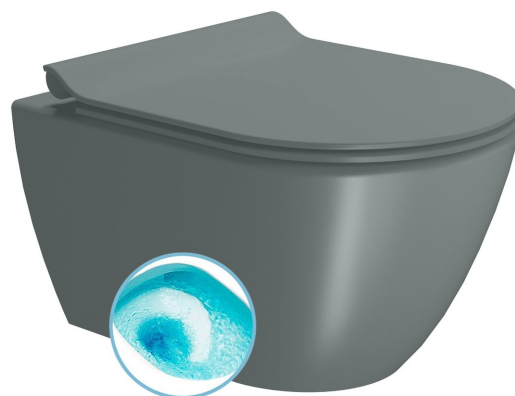

# PURA wall hung toilet, Swirlflush, 36x50cm, agave dual-matt

GSI<sup>®</sup>

Order code: 881604

## Size

Width: 360 mm

Depth: 500 mm

## Properties

Colour: Green

Material: Ceramic

Warranty: 2 years