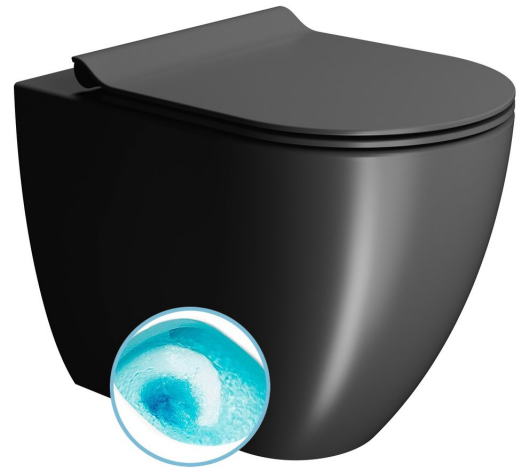

Order code: 880326

Basic information

Brand: GSI
Series: PURA COLOR

Size

Width: 360 mm
Height: 420 mm
Depth: 550 mm

Properties

Colour: Black
Material: Ceramic
Flushing Technology: Swirlflush
Flushing water volume: Flushing 3 l, Flushing 4,5 l
Shape: Classic
Equipment: DualGlaze, Hidden Fixings
Package contains: Mounting Kit
Package does not contain: Toilet Seat
Weight / Piece: 32.55 kg
Packaging: 1 Piece
Warranty: 2 years

We recommend buy

1 Piece PURA/KUBEX Toilet seat, SLIM, Soft Close, black mat/chrom (Order code: MS86CSN26)

Technical sheet