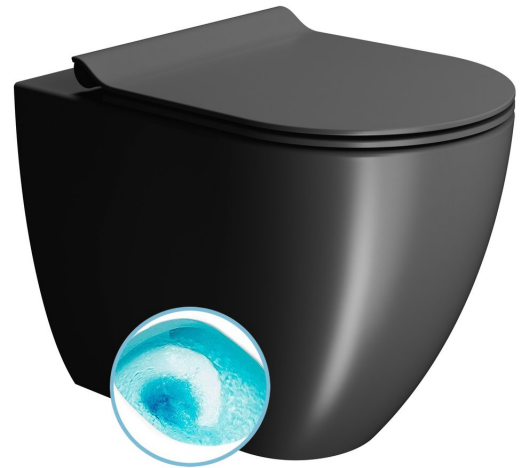

Order code: 880326

**Basic information**

Brand: GSI  
Series: PURA COLOR

**Size**

Width: 360 mm  
Height: 420 mm  
Depth: 550 mm

**Properties**

Colour: Black  
Material: Ceramic  
Flushing Technology: Swirlflush  
Flushing water volume: Flushing 3 l, Flushing 4,5 l  
Shape: Classic  
Equipment: DualGlaze, Hidden Fixings  
Package does not contain: Mounting Kit, Toilet Seat  
Weight / Piece: 32.55 kg  
Packaging: 1 Piece  
Warranty: 2 years

**We recommend buy**

1 Piece PURA/KUBE X Toilet seat, SLIM, Soft Close, black mat/chrom (Order code: MS86CSN26)

Technical sheet