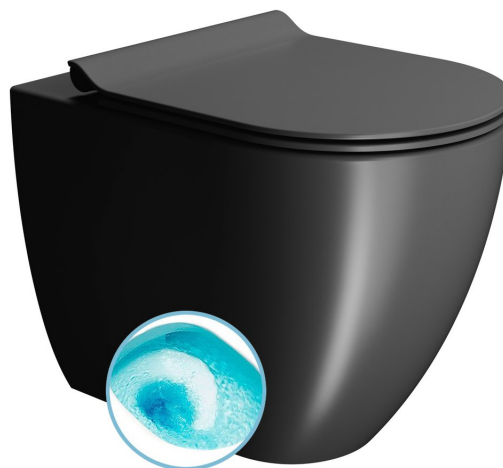

Order code: 880326

**Basic information**

Brand: GSI  
Series: PURA COLOR

**Size**

Width: 360 mm  
Height: 420 mm  
Depth: 550 mm

**Properties**

Colour: Black  
Material: Ceramic  
Flushing Technology: Swirlflush  
Flushing water volume: Flushing 3 l, Flushing 4,5 l  
Shape: Classic  
Equipment: DualGlaze, Hidden Fixings  
Package does not contain: Mounting Kit, Toilet Seat  
Weight / Piece: 32.55 kg  
Packaging: 1 Piece  
Warranty: 2 years

**We recommend buy**

1 Piece PURA/KUBE X Toilet seat, SLIM, Soft Close, black mat/chrom (Order code: MS86CSN26)

Technical sheet