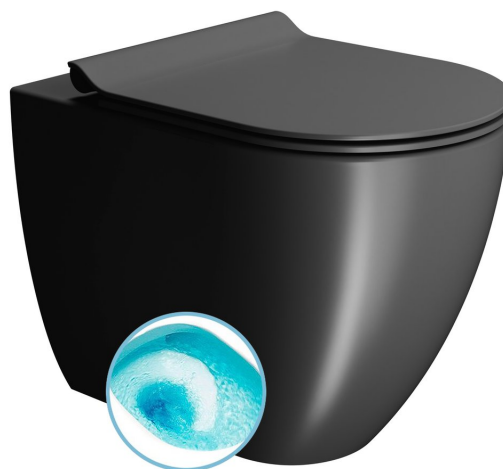

Order code: 880326

Size

Width: 360 mm

Height: 420 mm

Depth: 550 mm

Properties

Colour: Black

Material: Ceramic

Warranty: 2 years