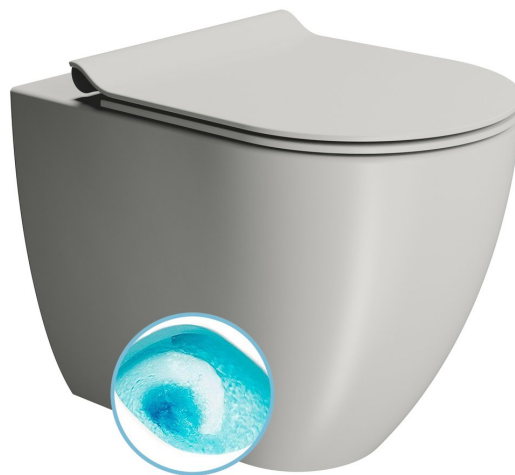

PURA WC pan, Swirlflush, 36x55cm, S-trap/P-trap, cenere dual-matt

GSI[®]

Order code: 880317

Basic information

Brand: GSI
Series: PURA COLOR

Size

Width: 360 mm
Height: 420 mm
Depth: 550 mm

Properties

Colour: Grey
Material: Ceramic
Flushing Technology: Swirlflush
Flushing water volume: Flushing 3 l, Flushing 4,5 l
Shape: Classic
Equipment: DualGlaze, Hidden Fixings
Package contains: Mounting Kit
Package does not contain: Toilet Seat
Weight / Piece: 32.55 kg
Packaging: 1 Piece
Warranty: 2 years

We recommend buy

1 Piece PURA toilet seat, SLIM, Soft Close, cenere matt/chrom (Order code: MS86CSN17)

Technical sheet