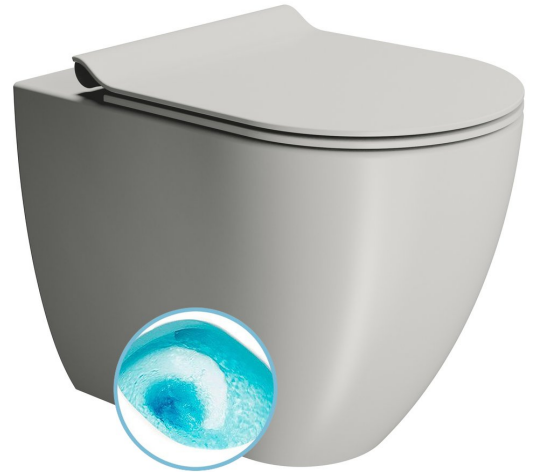

PURA WC pan, Swirlflush, 36x55cm, S-trap/P-trap, cenere dual-matt

GSI[®]

Order code: 880317

Basic information

Brand: GSI
Series: PURA COLOR

Size

Width: 360 mm
Height: 420 mm
Depth: 550 mm

Properties

Colour: Grey
Material: Ceramic
Flushing Technology: Swirlflush
Flushing water volume: Flushing 3 l, Flushing 4,5 l
Shape: Classic
Equipment: DualGlaze, Hidden Fixings
Package does not contain: Mounting Kit, Toilet Seat
Weight / Piece: 32.55 kg
Packaging: 1 Piece
Warranty: 2 years

We recommend buy

1 Piece PURA toilet seat, SLIM, Soft Close, cenere matt/chrom (Order code: MS86CSN17)

Technical sheet