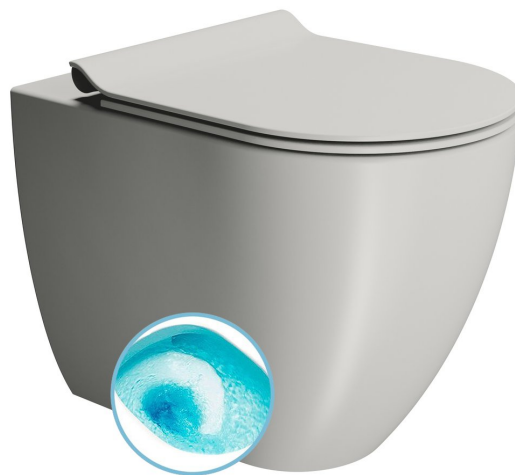

# PURA WC pan, Swirlflush, 36x55cm, S-trap/P-trap, cenere dual-matt

GSI<sup>®</sup>

Order code: 880317

## Size

Width: 360 mm  
Height: 420 mm  
Depth: 550 mm

## Properties

Colour: Grey  
Material: Ceramic  
Flushing Technology: Swirlflush  
Flushing water volume: Flushing 3 l, Flushing 4,5 l  
Shape: Classic  
Equipment: DualGlaze, Hidden Fixings  
Package does not contain: Mounting Kit, Toilet Seat  
Weight / Piece: 32.55 kg  
Packaging: 1 Piece  
Warranty: 2 years

## We recommend buy

1 Piece PURA toilet seat, SLIM, Soft Close, cenere matt/chrom (Order code: MS86CSN17)

Technical sheet