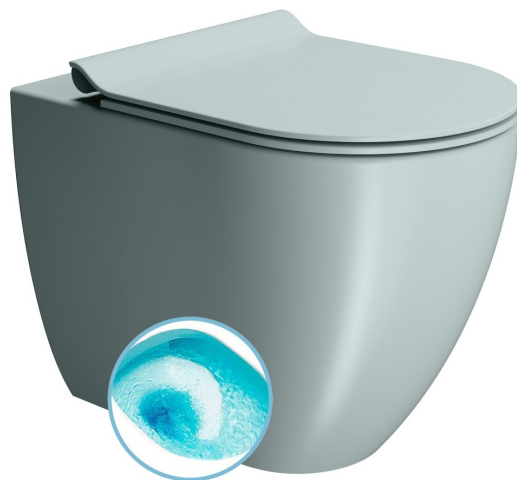

PURA WC pan, Swirlflush, 36x55cm, S-trap/P-trap, ghiaccio dual-matt

GSI[®]

Order code: 880315

Size

Width: 360 mm

Height: 420 mm

Depth: 550 mm

Properties

Colour: Blue

Material: Ceramic

Warranty: 2 years

Technical sheet