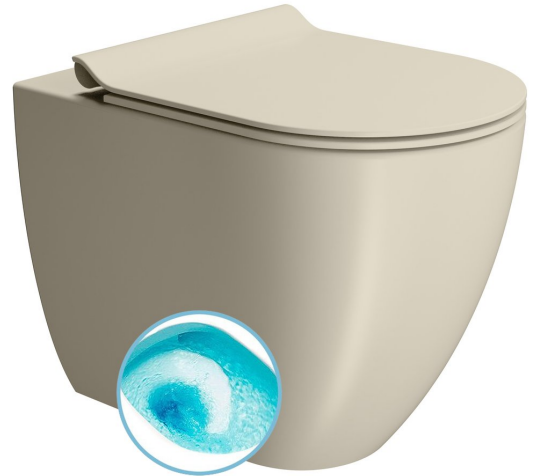

Order code: 880308

Basic information

Brand: GSI
Series: PURA COLOR

Size

Width: 360 mm
Height: 420 mm
Depth: 550 mm

Properties

Colour: Beige
Material: Ceramic
Flushing Technology: Swirlflush
Flushing water volume: Flushing 3 l, Flushing 4,5 l
Shape: Classic
Equipment: DualGlaze, Hidden Fixings
Package contains: Mounting Kit
Package does not contain: Toilet Seat
Weight / Piece: 32.55 kg
Packaging: 1 Piece
Warranty: 2 years

We recommend buy

1 Piece PURA toilet seat, SLIM, Soft Close, creta matt/chrom (Order code: MS86CSN08)

Technical sheet