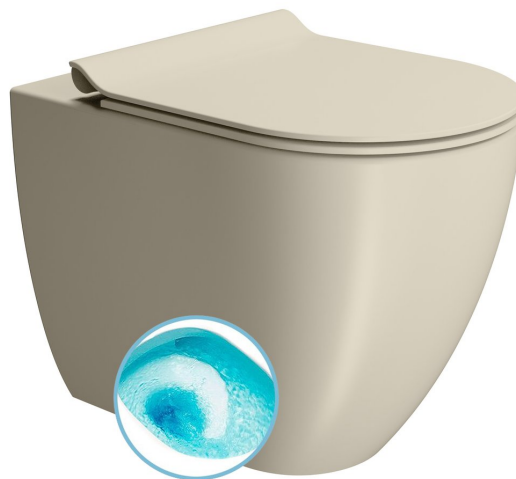

Order code: 880308

Basic information

Brand: GSI
Series: PURA COLOR

Size

Width: 360 mm
Height: 420 mm
Depth: 550 mm

Properties

Colour: Beige
Material: Ceramic
Flushing Technology: Swirlflush
Flushing water volume: Flushing 3 l, Flushing 4,5 l
Shape: Classic
Equipment: DualGlaze, Hidden Fixings
Package contains: Mounting Kit
Package does not contain: Toilet Seat
Weight / Piece: 32.55 kg
Packaging: 1 Piece
Warranty: 2 years

We recommend buy

1 Piece PURA toilet seat, SLIM, Soft Close, creta matt/chrom (Order code: MS86CSN08)

Technical sheet