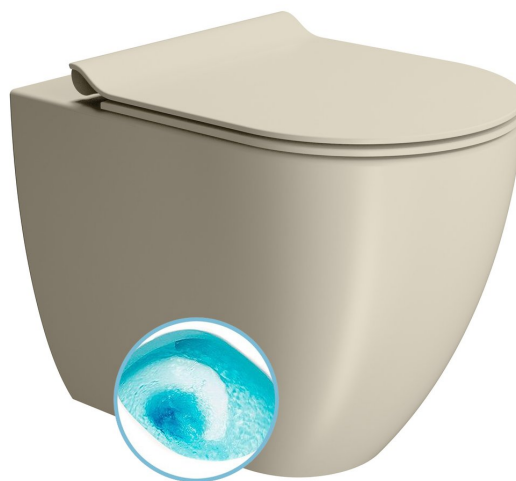

Order code: 880308

Basic information

Brand: GSI
Series: PURA COLOR

Size

Width: 360 mm
Height: 420 mm
Depth: 550 mm

Properties

Colour: Beige
Material: Ceramic
Flushing Technology: Swirlflush
Flushing water volume: Flushing 3 l, Flushing 4,5 l
Shape: Classic
Equipment: DualGlaze, Hidden Fixings
Package does not contain: Mounting Kit, Toilet Seat
Weight / Piece: 32.55 kg
Packaging: 1 Piece
Warranty: 2 years

We recommend buy

1 Piece PURA toilet seat, SLIM, Soft Close, creta matt/chrom (Order code: MS86CSN08)

Technical sheet