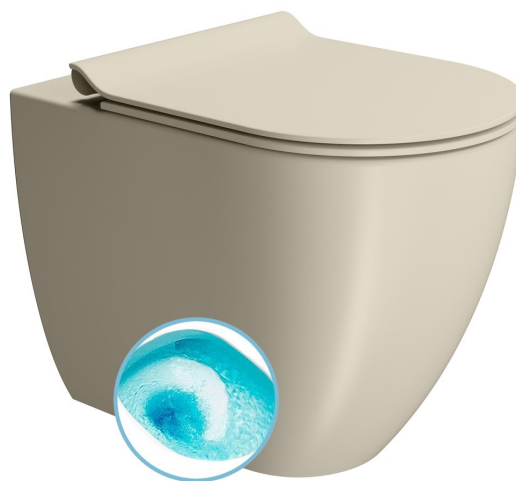

Order code: 880308

**Basic information**

Brand: GSI  
Series: PURA COLOR

**Size**

Width: 360 mm  
Height: 420 mm  
Depth: 550 mm

**Properties**

Colour: Beige  
Material: Ceramic  
Flushing Technology: Swirlflush  
Flushing water volume: Flushing 3 l, Flushing 4,5 l  
Shape: Classic  
Equipment: DualGlaze, Hidden Fixings  
Package does not contain: Mounting Kit, Toilet Seat  
Weight / Piece: 32.55 kg  
Packaging: 1 Piece  
Warranty: 2 years

**We recommend buy**

1 Piece PURA toilet seat, SLIM, Soft Close, creta matt/chrom (Order code: MS86CSN08)

Technical sheet