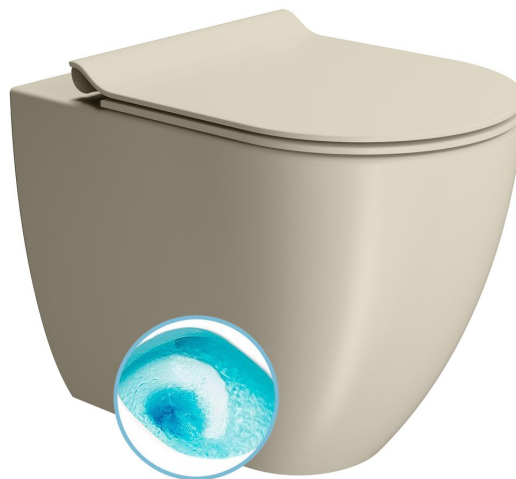

Order code: 880308

Basic information

Brand: GSI
Series: PURA COLOR

Size

Width: 360 mm
Height: 420 mm
Depth: 550 mm

Properties

Colour: Beige
Material: Ceramic
Flushing Technology: Swirlflush
Flushing water volume: Flushing 3 l, Flushing 4,5 l
Shape: Classic
Equipment: DualGlaze, Hidden Fixings
Package contains: Mounting Kit
Package does not contain: Toilet Seat
Weight / Piece: 32.55 kg
Packaging: 1 Piece
Warranty: 2 years

We recommend buy

1 Piece PURA toilet seat, SLIM, Soft Close, Quick Release, creta matt/chrom (Order code: MS86CSN08)

Technical sheet