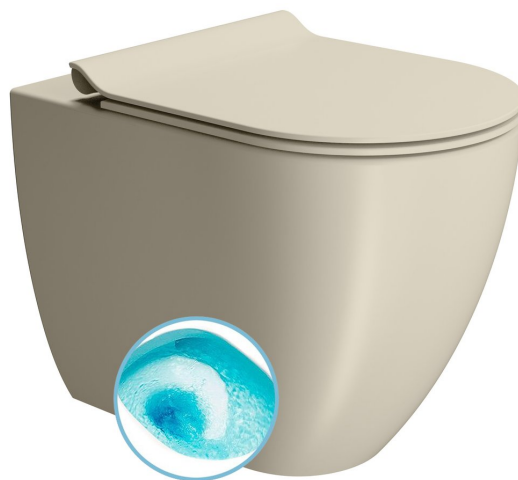

PURA WC pan, Swirlflush, 36x55cm, S-trap/P-trap, creta dual-matt

Order code: 880308

Size

Width: 360 mm

Height: 420 mm

Depth: 550 mm

Properties

Colour: Beige

Material: Ceramic

Warranty: 2 years