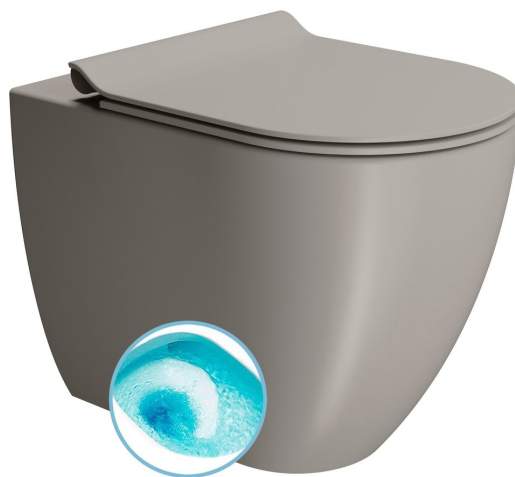

# PURA WC pan, Swirlflush, 36x55cm, S-trap/P-trap, tortora dual-matt

GSI<sup>®</sup>

Order code: 880305

## Basic information

Brand: GSI  
Series: PURA COLOR

## Size

Width: 360 mm  
Height: 420 mm  
Depth: 550 mm

## Properties

Colour: Grey  
Material: Ceramic  
Flushing Technology: Swirlflush  
Flushing water volume: Flushing 3 l, Flushing 4,5 l  
Shape: Classic  
Equipment: DualGlaze, Hidden Fixings  
Package does not contain: Mounting Kit, Toilet Seat  
Weight / Piece: 32.55 kg  
Packaging: 1 Piece  
Warranty: 2 years