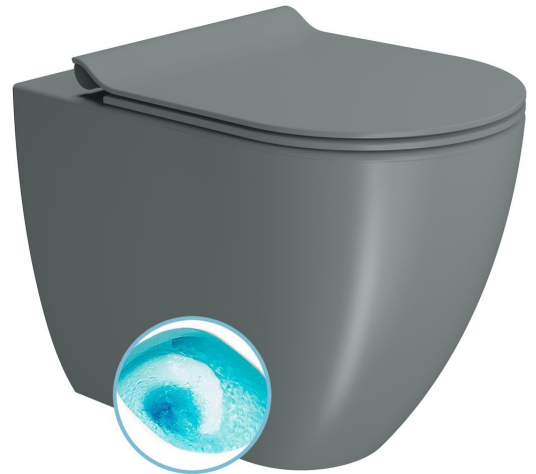

Order code: 880304

**Basic information**

Brand: GSI  
Series: PURA COLOR

**Size**

Width: 360 mm  
Height: 420 mm  
Depth: 550 mm

**Properties**

Colour: Green  
Material: Ceramic  
Flushing Technology: Swirlflush  
Flushing water volume: Flushing 3 l, Flushing 4,5 l  
Shape: Classic  
Equipment: DualGlaze, Hidden Fixings  
Package does not contain: Mounting Kit, Toilet Seat  
Weight / Piece: 32.55 kg  
Packaging: 1 Piece  
Warranty: 2 years

**We recommend buy**

1 Piece PURA toilet seat, SLIM, Soft Close, agave matt/chrom (Order code: MS86CSN04)

Technical sheet