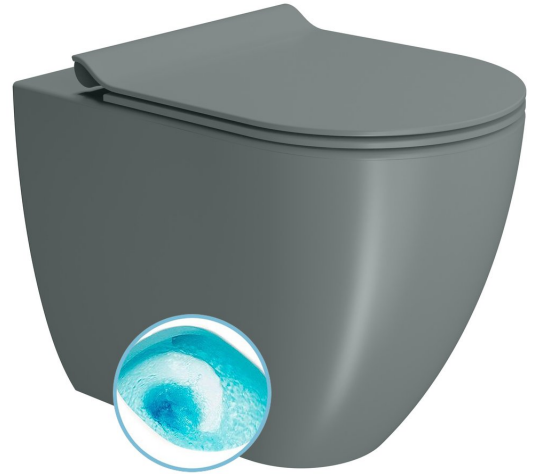

Order code: 880304

Basic information

Brand: GSI
Series: PURA COLOR

Size

Width: 360 mm
Height: 420 mm
Depth: 550 mm

Properties

Colour: Green
Material: Ceramic
Flushing Technology: Swirlflush
Flushing water volume: Flushing 3 l, Flushing 4,5 l
Shape: Classic
Equipment: DualGlaze, Hidden Fixings
Package does not contain: Mounting Kit, Toilet Seat
Weight / Piece: 32.55 kg
Packaging: 1 Piece
Warranty: 2 years

We recommend buy

1 Piece PURA toilet seat, SLIM, Soft Close, agave matt/chrom (Order code: MS86CSN04)

Technical sheet