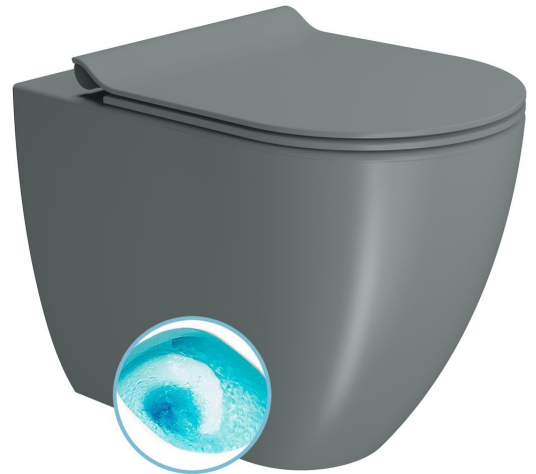

Order code: 880304

Basic information

Brand: GSI
Series: PURA COLOR

Size

Width: 360 mm
Height: 420 mm
Depth: 550 mm

Properties

Colour: Green
Material: Ceramic
Flushing Technology: Swirlflush
Flushing water volume: Flushing 3 l, Flushing 4,5 l
Shape: Classic
Equipment: DualGlaze, Hidden Fixings
Package does not contain: Mounting Kit, Toilet Seat
Weight / Piece: 32.55 kg
Packaging: 1 Piece
Warranty: 2 years

We recommend buy

1 Piece PURA toilet seat, SLIM, Soft Close, agave matt/chrom (Order code: MS86CSN04)

Technical sheet