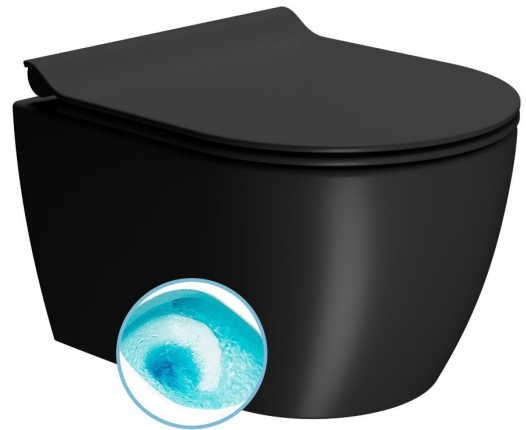

Order code: 880226

Basic information

Brand: GSI
Series: PURA COLOR

Size

Width: 350 mm
Depth: 460 mm

Properties

Colour: Black
Material: Ceramic
Flushing Technology: Swirlflush
Flushing water volume: Flushing 3 l, Flushing 4,5 l
Shape: Classic
Equipment: DualGlaze, Hidden Fixings
Package contains: Mounting Kit
Package does not contain: Toilet Seat
Weight / Piece: 20.55 kg
Packaging: 1 Piece
Warranty: 2 years

We recommend buy

1 Piece PURA/KUBE X Soft Close toilet seat, SLIM, duroplastic, black matt (Order code: MS76SN26)

Spare parts

Fixing kit for Wall hung toilets and bidets GSI (Sand-Norm-Pura-Kube X-Classic) (Order code: NDFISR2)