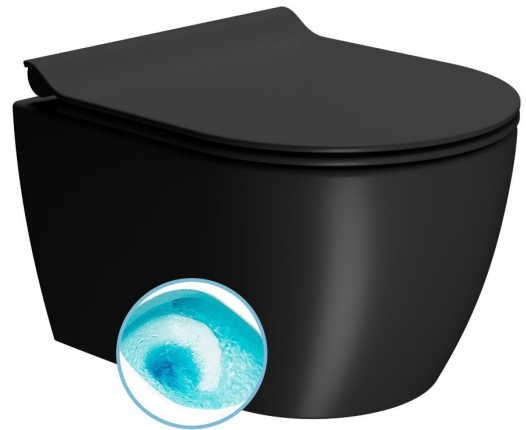

Order code: 880226

**Basic information**

Brand: GSI  
Series: PURA COLOR

**Size**

Width: 350 mm  
Depth: 460 mm

**Properties**

Colour: Black  
Material: Ceramic  
Flushing Technology: Swirlflush  
Flushing water volume: Flushing 3 l, Flushing 4,5 l  
Shape: Classic  
Equipment: DualGlaze, Hidden Fixings  
Package does not contain: Toilet Seat  
Weight / Piece: 20.55 kg  
Packaging: 1 Piece  
Warranty: 2 years

**We recommend buy**

1 Piece PURA/KUBE X Soft Close toilet seat, SLIM, duroplastic, black matt (Order code: MS76SN26)

**Spare parts**

Fixing kit for Wall hung toilets and bidets GSI (Sand-Norm-Pura-Kube X-Classic) (Order code: NDFISR2)