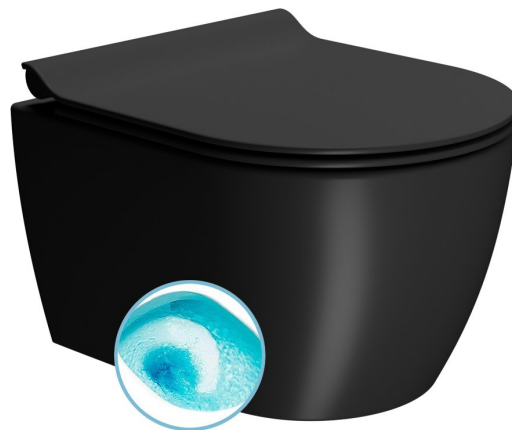

**Order code:** 880226

**Basic information**

**Brand:** GSI  
**Series:** PURA COLOR

**Size**

**Width:** 350 mm  
**Depth:** 460 mm

**Properties**

**Colour:** Black  
**Material:** Ceramic  
**Flushing Technology:** Swirlflush  
**Flushing water volume:** Flushing 3 l, Flushing 4,5 l  
**Shape:** Classic  
**Equipment:** DualGlaze, Hidden Fixings  
**Package contains:** Mounting Kit  
**Package does not contain:** Toilet Seat  
**Weight / Piece:** 20.55 kg  
**Packaging:** 1 Piece  
**Warranty:** 2 years

**We recommend buy**

1 Piece PURA/KUBE X Stoilet seat, SLIM, Soft Close, black matt (Order code: MS76SN26)

**Spare parts**

Fixing kit for Wall hung toilets and bidets GSI (Sand-Norm-Pura-Kube X-Classic) (Order code: NDFISR2)